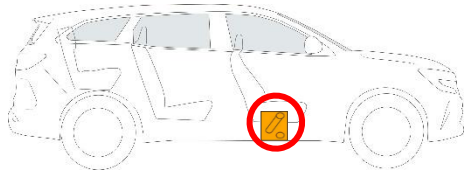

400 Volts battery

Only if cutting operation is necessary :

Disconnection of the 400 Volts battery by removing the service plug.