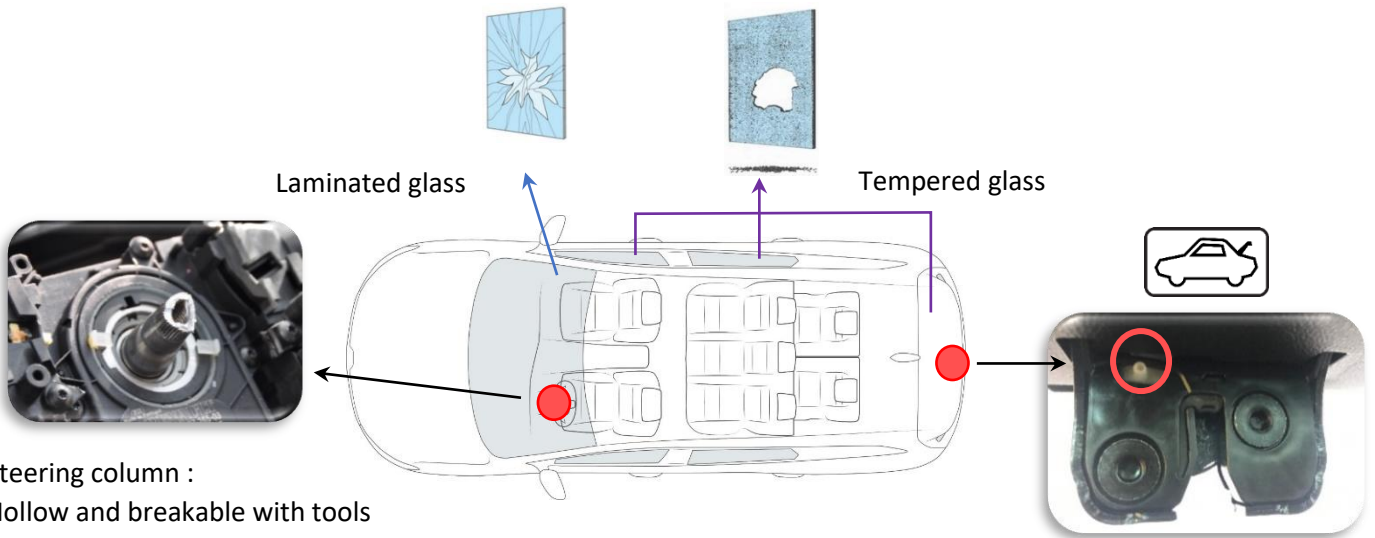

2

1 / 4

1. Identification / recognition

2. Immobilisation / stabilisation / lifting

Engine shutdown

Forbidden wedge area

Orange cables area

3. Disable direct hazards / safety regulations

12 Volts Battery

In case of airbag release, the 12V battery automatically turns off

Internal reference	Date	Version	Page
RS-RHN HEV-2023	22/04/2024	2	2 / 4

400 Volts battery

Only if cutting operation is necessary :

Disconnection of the 400 Volts battery by removing the service plug.

4. Access to the occupants

POSSIBLE MOVEMENT OF SEATS

HARDENED STEEL

In consultation with

MINISTÈRE DE L'INTÉRIEUR

Internal reference	Date	Version	Page
RS-RHN HEV-2023	22/04/2024	2	3 / 4