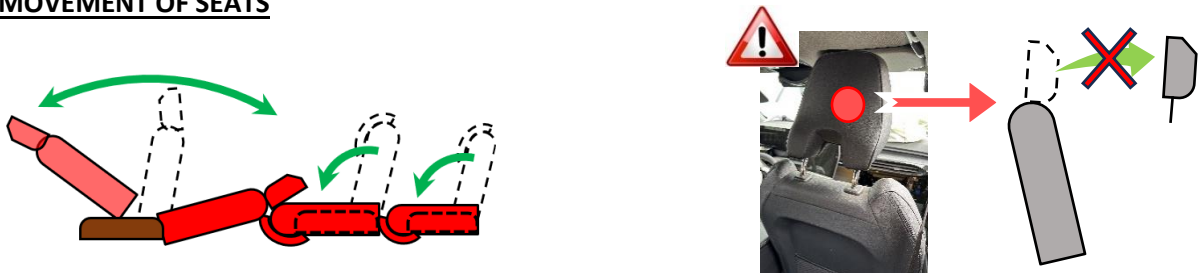

POSSIBLE MOVEMENT OF SEATS