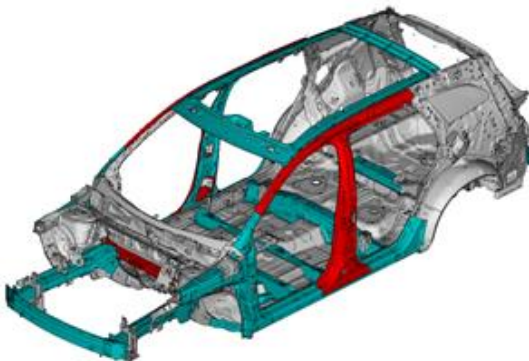

Disconnection of the 400 Volts battery by removing the service plug.

4. Access to the occupants

POSSIBLE MOVEMENT OF SEATS

HARDENED STEEL

In consultation with

MINISTÈRE DE L'INTÉRIEUR

Internal reference	Date	Version	Page
RS-RHN HEV-2023	22/04/2024	2	3 / 4