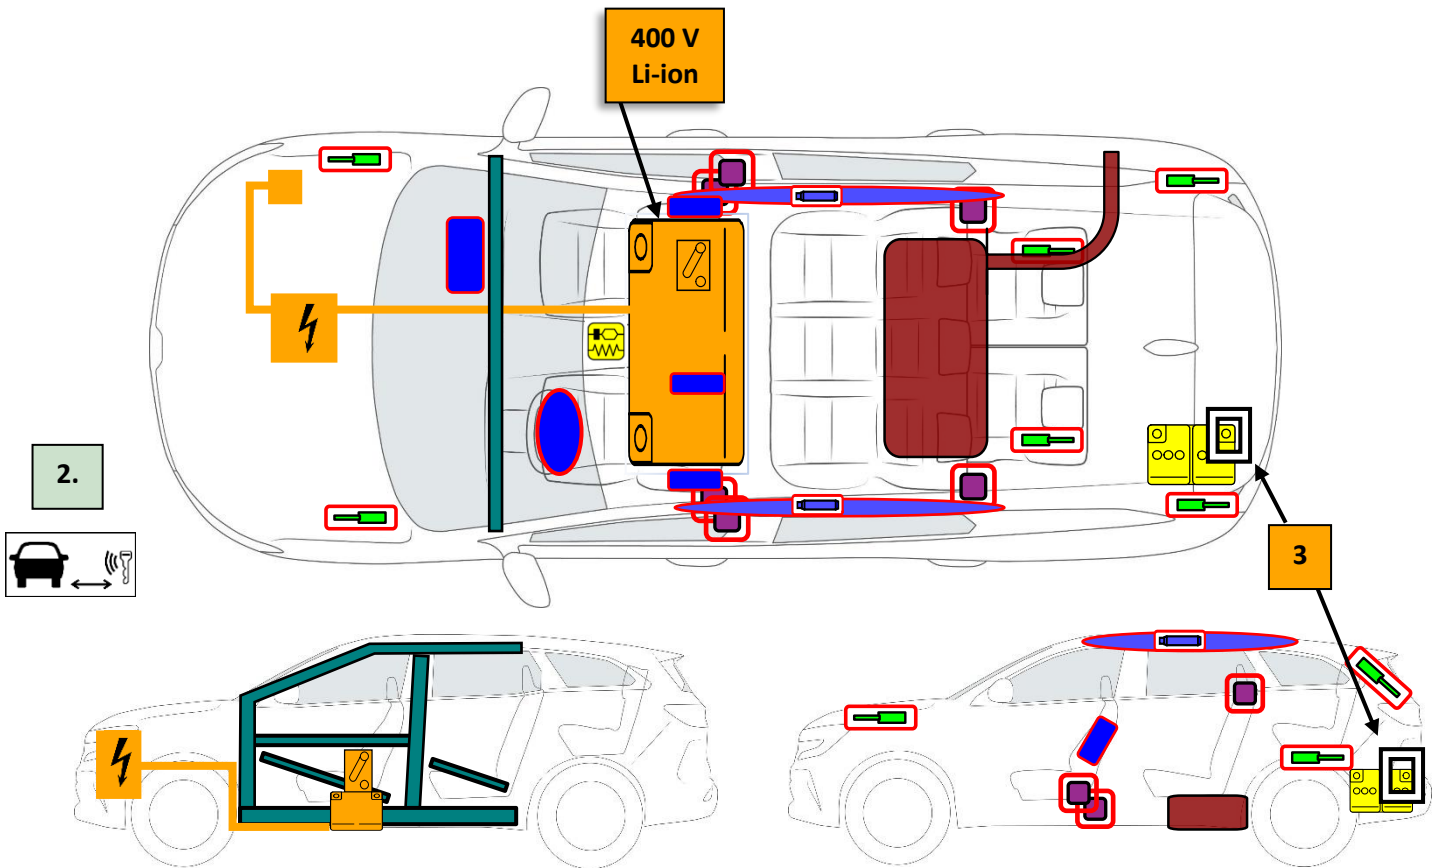

RENAULT ESPACE E-Tech Full Hybrid (2023 -)

	Airbag		Stored gas inflator		Seat belt pretensioner		SRS control unit		
	Battery low voltage		Gas strut / Preloaded spring		High strength zone		Zone requiring special attention		Fuel tank content gasoline/ethanol
	Battery pack, high-voltage		High voltage power cable		High voltage device that disconnects high voltage		High voltage component		

2

1 / 4

1. Identification / recognition

2. Immobilisation / stabilisation / lifting

Engine shutdown

Forbidden wedge area

Orange cables area

3. Disable direct hazards / safety regulations