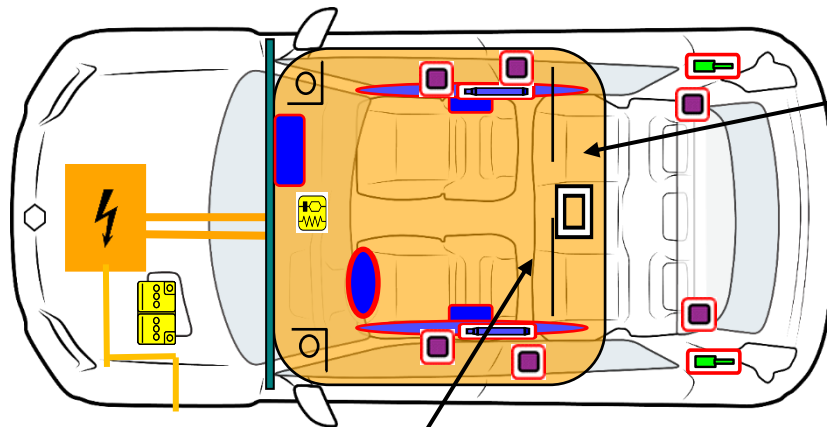

RENAULT

Renault 5 E-Tech 100% Electric

(2024 -)

400 V
Li ion

	Airbag		Stored gas inflator		Seat belt pretensioner		SRS control unit
	Battery low voltage		Gas strut / Preloaded spring		High strength zone		Zone requiring special attention
	Battery pack, high-voltage		High voltage power cable		High voltage component		

1

1 / 4

1. Identification / recognition

2. Immobilisation / stabilisation / lifting

Engine shutdown

Forbidden wedge area

Orange cables area

3. Disable direct hazards / safety regulations