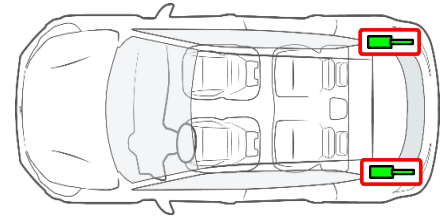

6. In case of fire

EXTINGUISHING THE ELECTRIC VEHICLE AND ITS TRACTION BATTERY FIRE

Specific system to put water inside the 400V battery

GAS STRUTS

NO risk of missile effect of gas struts

7. In case of submersion