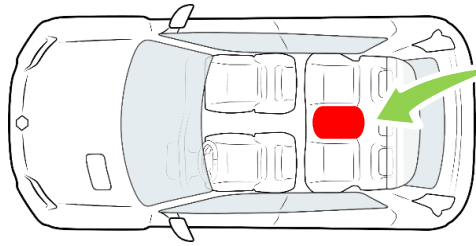

6. In case of fire

EXTINGUISHING THE ELECTRIC VEHICLE AND ITS TRACTION BATTERY FIRE

Specific system to put water inside the 400V battery

GAS STRUTS

NO risk of missile effect of gas struts