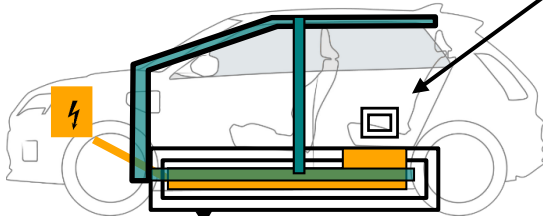

RENAULT

Renault 5 E-Tech 100% Electric

(2024 -)

400 V
Li ion

	Airbag		Stored gas inflator		Seat belt pretensioner		SRS control unit
	Battery low voltage		Gas strut / Preloaded spring		High strength zone		Zone requiring special attention
	Battery pack, high-voltage		High voltage power cable		High voltage component		

1

1 / 4

1. Identification / recognition

2. Immobilisation / stabilisation / lifting

Engine shutdown

Forbidden wedge area

Orange cables area

3. Disable direct hazards / safety regulations