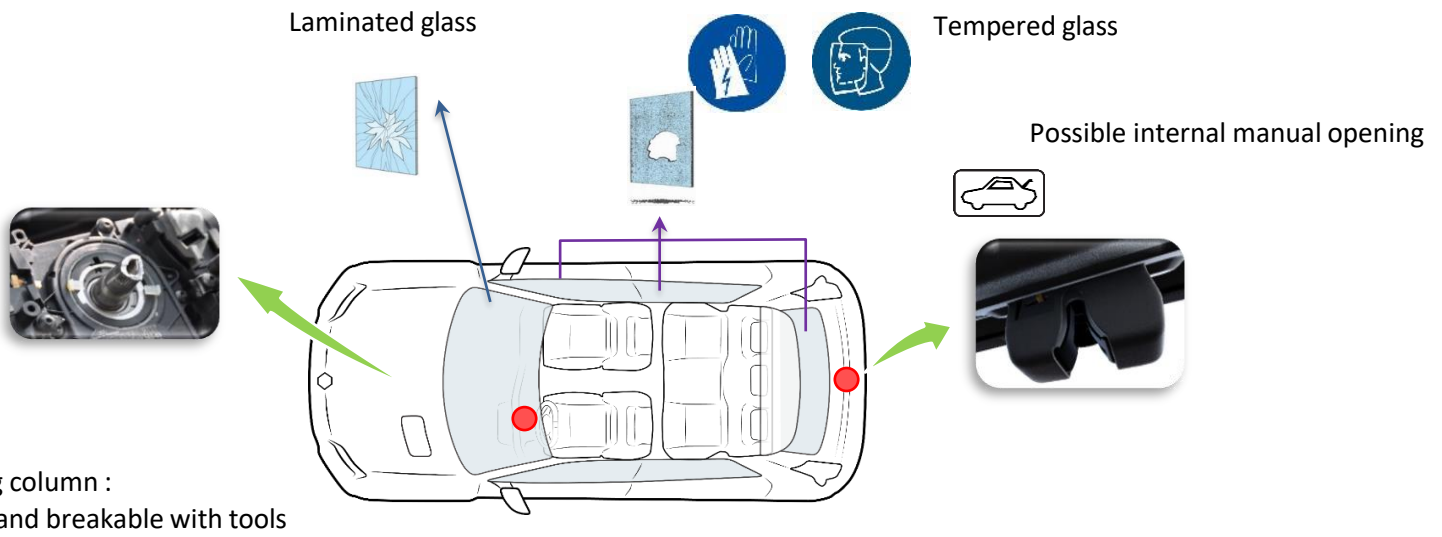

4. Access to the occupants