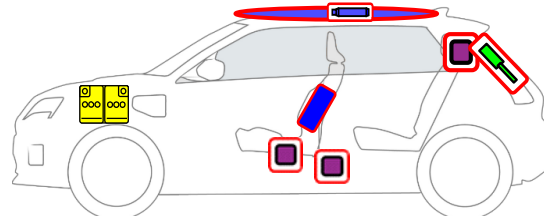

RENAULT

Renault 5 E-Tech 100% Electric

(2024 -)

400 V
Li ion

	Airbag		Stored gas inflator		Seat belt pretensioner		SRS control unit
	Battery low voltage		Gas strut / Preloaded spring		High strength zone		Zone requiring special attention
	Battery pack, high-voltage		High voltage power cable		High voltage component		

1

1 / 4

1. Identification / recognition

2. Immobilisation / stabilisation / lifting

Engine shutdown

Forbidden wedge area

Orange cables area

3. Disable direct hazards / safety regulations