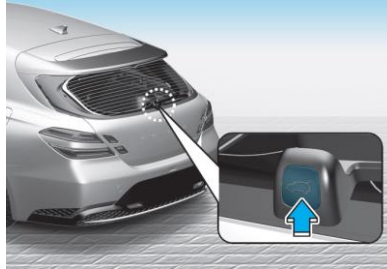

1. Check the wheels and pull the switch to set the parking brake.

2. For automatic transmission vehicles, shift into park (P) gear.

■ Lifting positions at car underbody:

3. Disable direct hazards / safety regulations

■ Access to the battery

or

1. Press and hold the tailgate open button located on the instrument panel to open the power tailgate.

1. Press the tailgate open button located outside the tailgate while carrying the smart key to open the power tailgate.

2-1. To access the battery, remove luggage boarder.
2-2. Remove luggage center tray or temporary tire.

■ Disabling procedure

- 1) Switch off the ignition
- 2) Disconnect the negative terminal (-)
- 3) Disconnect the positive terminal (+)