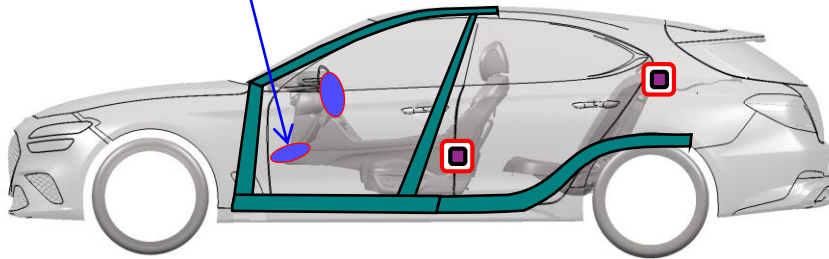

GENESIS

Genesis G70
Shooting Brake, 5 doors
From May 2021

Driver side only

	Airbag		Stored gas inflator		Seat belt pretensioner		SRS control unit		Pedestrian protection active system
	Automatic rollover protection system		Gas strut / Preloaded spring		High strength zone		Zone requiring special attention		High voltage component
	Battery low-voltage		Ultra-capacitor, low voltage		Fuel tank		Gas tank		Safety value
	Battery pack, high-voltage		High voltage power cable		High voltage device that disconnects high voltage		Fuse box disabling high voltage		High voltage ultra capacitor

1. Identification / recognition

G70

2.2D 4WD
2.0T

Fuel door

Diesel

Gasoline

2. Immobilisation / stabilisation / lifting

■ Immobilisation

■ Access to the battery

or

1. Press and hold the tailgate open button located on the instrument panel to open the power tailgate.

1. Press the tailgate open button located outside the tailgate while carrying the smart key to open the power tailgate.