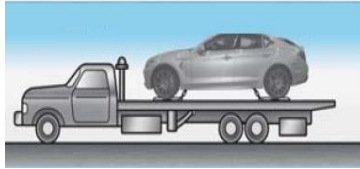

8. Towing / transportation / storage

OK :

Dolly