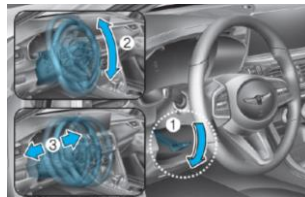

■ Access to the battery

or

1. Press and hold the tailgate open button located on the instrument panel to open the power tailgate.

1. Press the tailgate open button located outside the tailgate while carrying the smart key to open the power tailgate.

2-1. To access the battery, remove luggage boarder.
2-2. Remove luggage center tray or temporary tire.

■ Disabling procedure

- 1) Switch off the ignition
- 2) Disconnect the negative terminal (-)
- 3) Disconnect the positive terminal (+)

4. Access to the occupants

■ Seat adjustment

■ Steering column adjustment

Manual adjustment

Power adjustment

■ Glass

Side glazing:

- Tempered (Standard)
- Laminated (Optional)