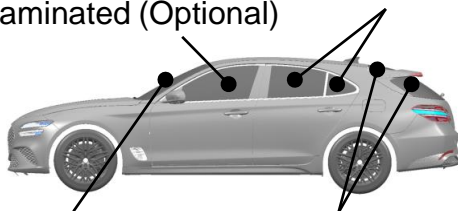

■ Glass

Side glazing:

- Tempered (Standard)
- Laminated (Optional)

Side glazing:

- Tempered (Standard)

Windshield Glass:
Laminated

Rear Glass:
Tempered