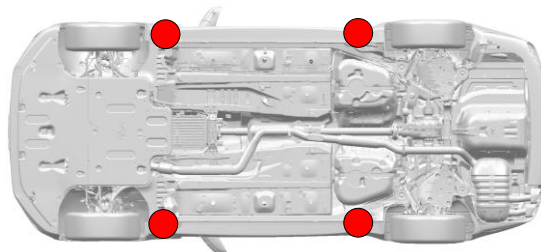

1. Identification / recognition

G70

2.2D 4WD
2.0T

Fuel door

Diesel

Gasoline

2. Immobilisation / stabilisation / lifting

■ Immobilisation

1. Check the wheels and pull the switch to set the parking brake.

2. For automatic transmission vehicles, shift into park (P) gear.

■ Lifting positions at car underbody:

3. Disable direct hazards / safety regulations

■ Access to the battery

or

1. Press and hold the tailgate open button located on the instrument panel to open the power tailgate.

1. Press the tailgate open button located outside the tailgate while carrying the smart key to open the power tailgate.