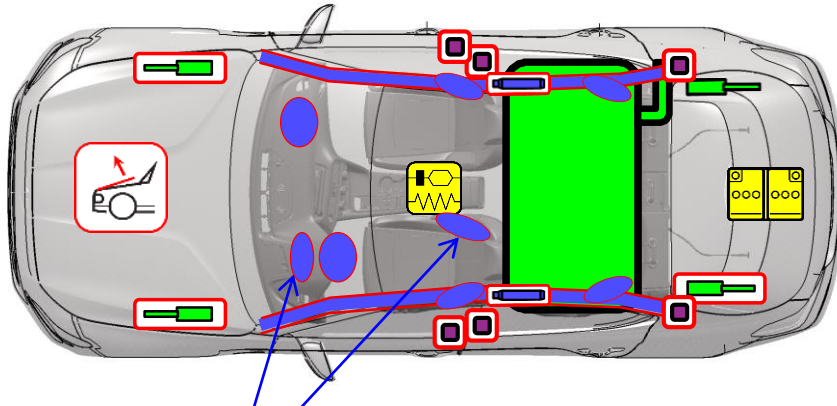

GENESIS

Genesis G70
Shooting Brake, 5 doors
From May 2021

Driver side only

	Airbag		Stored gas inflator		Seat belt pretensioner		SRS control unit		Pedestrian protection active system
	Automatic rollover protection system		Gas strut / Preloaded spring		High strength zone		Zone requiring special attention		High voltage component
	Battery low-voltage		Ultra-capacitor, low voltage		Fuel tank		Gas tank		Safety value
	Battery pack, high-voltage		High voltage power cable		High voltage device that disconnects high voltage		Fuse box disabling high voltage		High voltage ultra capacitor

1. Identification / recognition

G70

2.2D 4WD
2.0T

Fuel door

Diesel

Gasoline

2. Immobilisation / stabilisation / lifting

■ Immobilisation

1. Check the wheels and pull the switch to set the parking brake.

2. For automatic transmission vehicles, shift into park (P) gear.

■ Lifting positions at car underbody:

3. Disable direct hazards / safety regulations

■ Access to the battery

or

1. Press and hold the tailgate open button located on the instrument panel to open the power tailgate.

1. Press the tailgate open button located outside the tailgate while carrying the smart key to open the power tailgate.