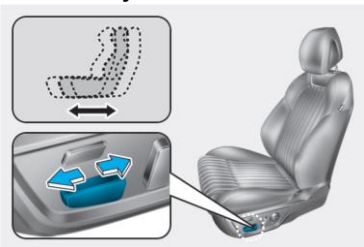

■ Access to the battery

or

1. Press and hold the tailgate open button located on the instrument panel to open the power tailgate.

1. Press the tailgate open button located outside the tailgate while carrying the smart key to open the power tailgate.

2-1. To access the battery, remove luggage boarder.
2-2. Remove luggage center tray or temporary tire.

■ Disabling procedure

- 1) Switch off the ignition
- 2) Disconnect the negative terminal (-)
- 3) Disconnect the positive terminal (+)

4. Access to the occupants

■ Seat adjustment

■ Steering column adjustment

Manual adjustment

Power adjustment

■ Glass

Side glazing:

- Tempered (Standard)
- Laminated (Optional)