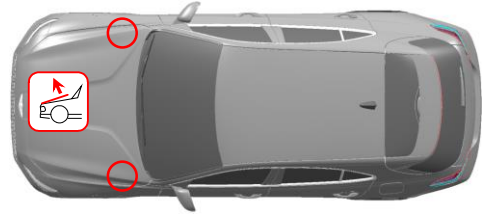

■ Pedestrian protection active system

→ Pyrotechnical actuators