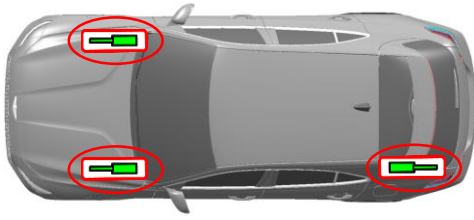

6. In case of fire

■ Gas Strut

→ Risk of missile effect