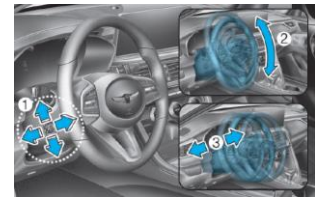

■ Access to the battery

or

1. Press and hold the tailgate open button located on the instrument panel to open the power tailgate.

1. Press the tailgate open button located outside the tailgate while carrying the smart key to open the power tailgate.

2-1. To access the battery, remove luggage boarder.
2-2. Remove luggage center tray or temporary tire.

■ Disabling procedure

- 1) Switch off the ignition
- 2) Disconnect the negative terminal (-)
- 3) Disconnect the positive terminal (+)

4. Access to the occupants

■ Seat adjustment

■ Steering column adjustment

Manual adjustment

Power adjustment

■ Glass

Side glazing:

- Tempered (Standard)
- Laminated (Optional)