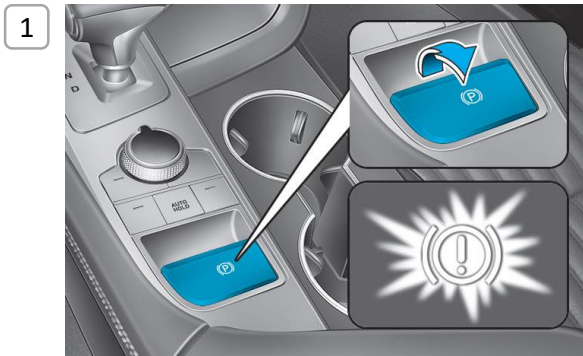

1. Identification / recognition

G70

2.2D 4WD
2.0T

Fuel door

Diesel

Gasoline

2. Immobilisation / stabilisation / lifting

■ Immobilisation

1. Check the wheels and pull the switch to set the parking brake.

2. For automatic transmission vehicles, shift into park (P) gear.

■ Lifting positions at car underbody:

3. Disable direct hazards / safety regulations

■ Access to the battery

or

1. Press and hold the tailgate open button located on the instrument panel to open the power tailgate.

1. Press the tailgate open button located outside the tailgate while carrying the smart key to open the power tailgate.